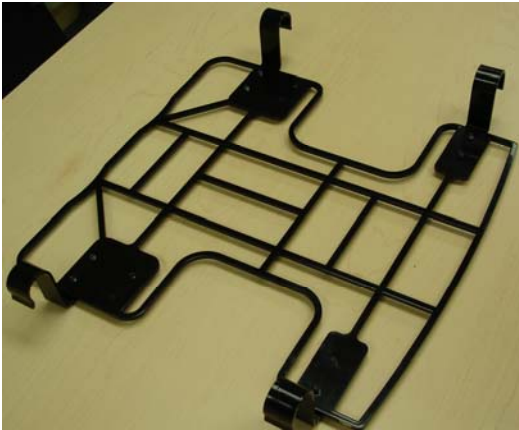

Supreme Cushion Drop Base

The Supreme Cushion Drop Base was designed for clients to provide a stable base of support on the seat cushion.

The Supreme Cushion Drop Base lowers the seat cushion height for an improved fit under tables or desks and also allows for easier foot propulsion.

The Supreme Cushion Drop Base is made of steel and is lightweight. Its unique design allows the cushion to breath easier, yet still provide the stability to the client.

SPOTLIGHT ON

- Flexible sizes
- Attractive design

Stock Sizes

14x16	18x16
16x16	18x18
16x18	18x20

Non-stock Sizes

15x16	17x16	19x18
15x18	17x18	19x20
16x20	17x20	20x18
		20x20

Custom sizes are available.

WARRANTY

One (1) years limited.