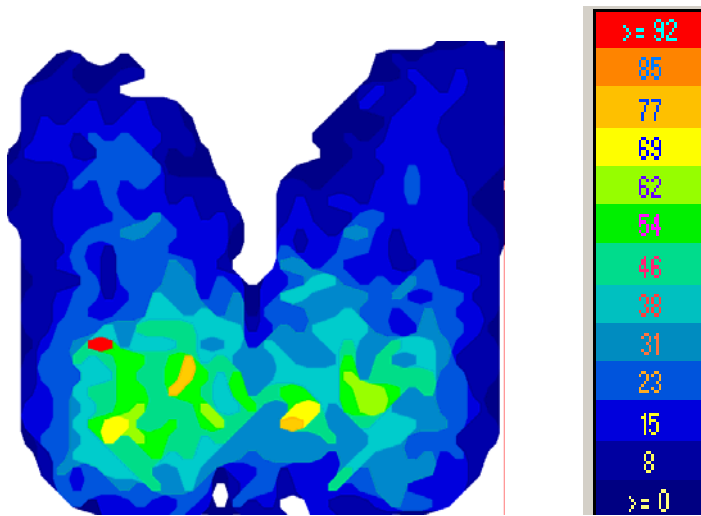

Air Supreme cushion

Cushion	Air Supreme
Weight	125 lbs/57 kg
Duration	1 hr
Average pressure	26 mmHg

Cushion	Air Supreme
Weight	200 lbs/91 kg
Duration	1 hr
Average pressure	30 mmHg