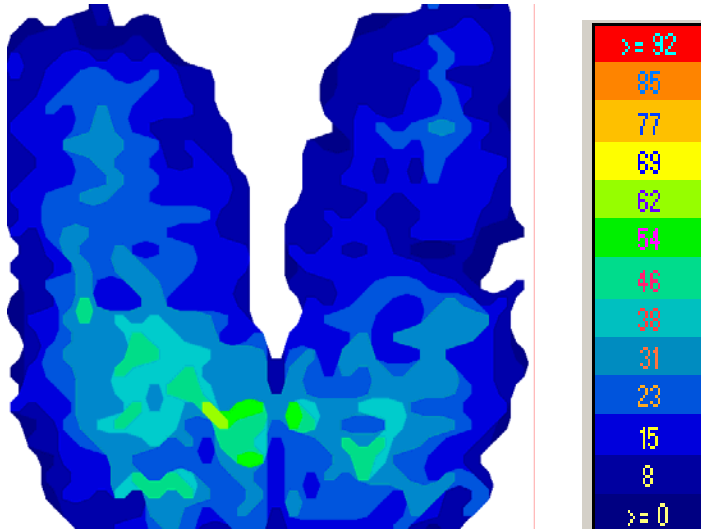

Air Supreme cushion

Cushion	Air Supreme
Weight	125 lbs/57 kg
Duration	1 hr
Average pressure	26 mmHg

Cushion	Air Supreme
Weight	200 lbs/91 kg
Duration	1 hr
Average pressure	30 mmHg