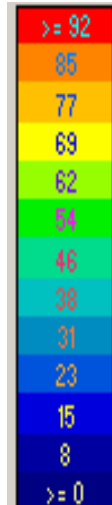

Elite cushion

| | |
|------------------|---------------|
| Cushion | Elite |
| Weight | 125 lbs/57 kg |
| Duration | 1 hr |
| Average pressure | 30 mmHg |

| | |
|------------------|---------------|
| Cushion | Elite |
| Weight | 200 lbs/91 kg |
| Duration | 1 hr |
| Average pressure | 31 mmHg |