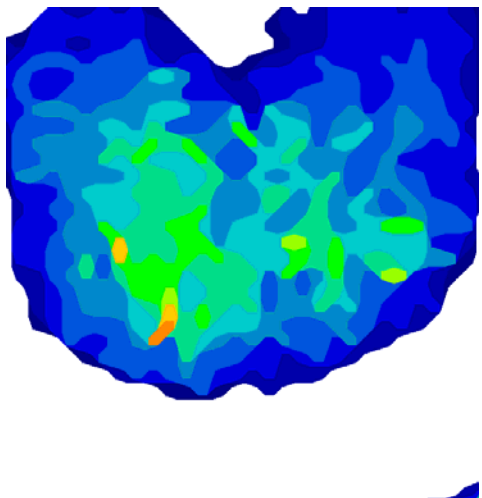

Elite cushion

| | |
|------------------|---------------|
| Cushion | Elite |
| Weight | 125 lbs/57 kg |
| Duration | 1 hr |
| Average pressure | 30 mmHg |

| | |
|------------------|---------------|
| Cushion | Elite |
| Weight | 200 lbs/91 kg |
| Duration | 1 hr |
| Average pressure | 31 mmHg |