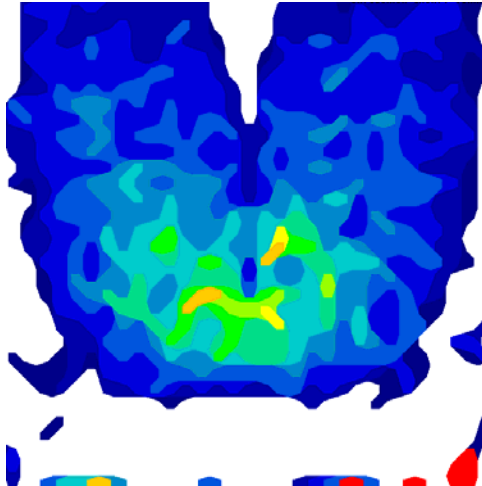

Elite cushion

| | |
|------------------|---------------|
| Cushion | Elite |
| Weight | 125 lbs/57 kg |
| Duration | 1 hr |
| Average pressure | 30 mmHg |

| | |
|------------------|---------------|
| Cushion | Elite |
| Weight | 200 lbs/91 kg |
| Duration | 1 hr |
| Average pressure | 31 mmHg |