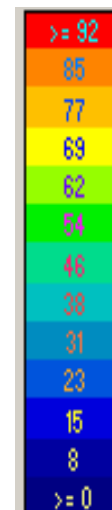

Elite cushion

| | |
|------------------|---------------|
| Cushion | Elite |
| Weight | 125 lbs/57 kg |
| Duration | 1 hr |
| Average pressure | 30 mmHg |

| | |
|------------------|---------------|
| Cushion | Elite |
| Weight | 200 lbs/91 kg |
| Duration | 1 hr |
| Average pressure | 31 mmHg |