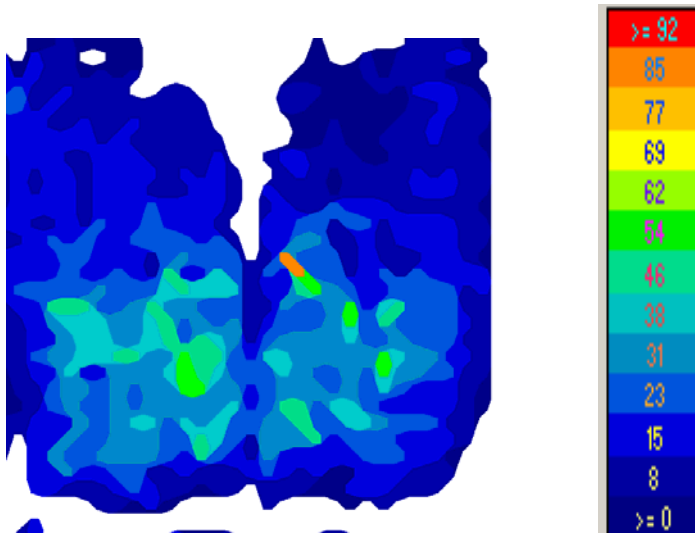

Supreme Drop Base Cushion

Cushion	Supreme Drop Base
Weight	125 lbs/57 kg
Duration	1 hr
Average pressure	25 mmHg

Cushion	Supreme Drop Base
Weight	200 lbs/91 kg
Duration	1 hr
Average pressure	29 mmHg