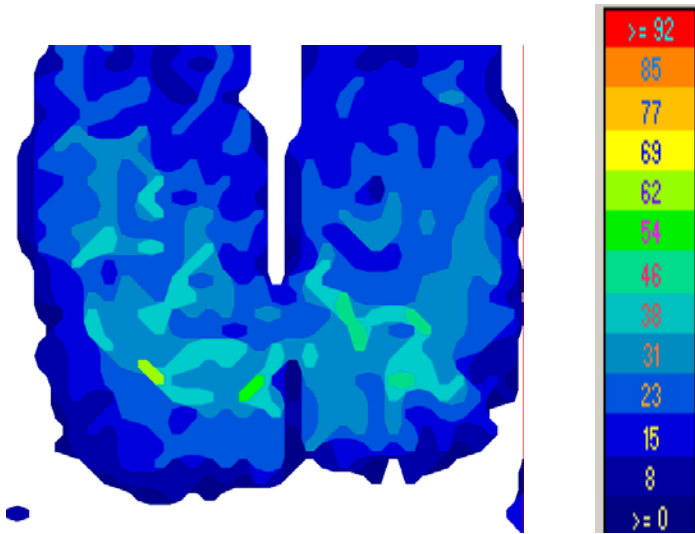

Supreme Drop Base Cushion

Cushion	Supreme Drop Base
Weight	125 lbs/57 kg
Duration	1 hr
Average pressure	25 mmHg

Cushion	Supreme Drop Base
Weight	200 lbs/91 kg
Duration	1 hr
Average pressure	29 mmHg