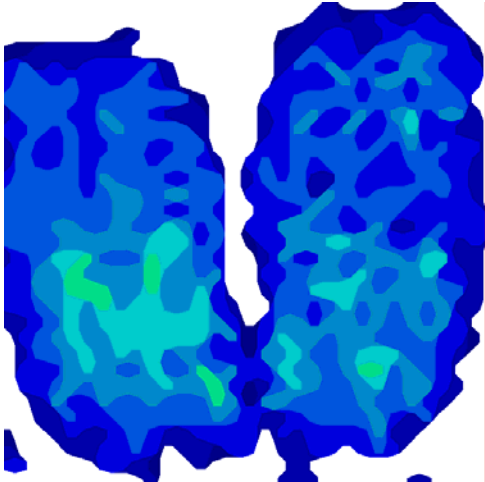

# Supreme Cushion

Cushion	Supreme
Weight	125 lbs/57 kg
Duration	1 hr
Average pressure	25 mmHg

Cushion	Supreme
Weight	200 lbs/91 kg
Duration	1 hr
Average pressure	30 mmHg