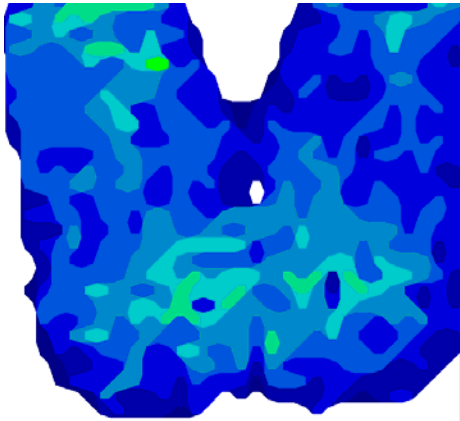

# Supreme Cushion

Cushion	Supreme
Weight	125 lbs/57 kg
Duration	1 hr
Average pressure	25 mmHg

Cushion	Supreme
Weight	200 lbs/91 kg
Duration	1 hr
Average pressure	30 mmHg