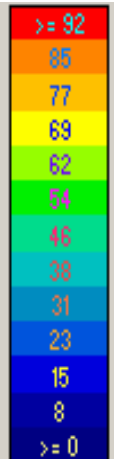

# Supreme Cushion

Cushion	Supreme
Weight	125 lbs/57 kg
Duration	1 hr
Average pressure	25 mmHg

Cushion	Supreme
Weight	200 lbs/91 kg
Duration	1 hr
Average pressure	30 mmHg