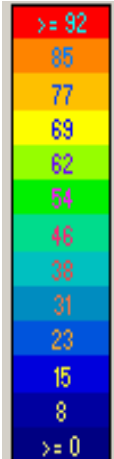

# Supreme Cushion

Cushion	Supreme
Weight	125 lbs/57 kg
Duration	1 hr
Average pressure	25 mmHg

Cushion	Supreme
Weight	200 lbs/91 kg
Duration	1 hr
Average pressure	30 mmHg